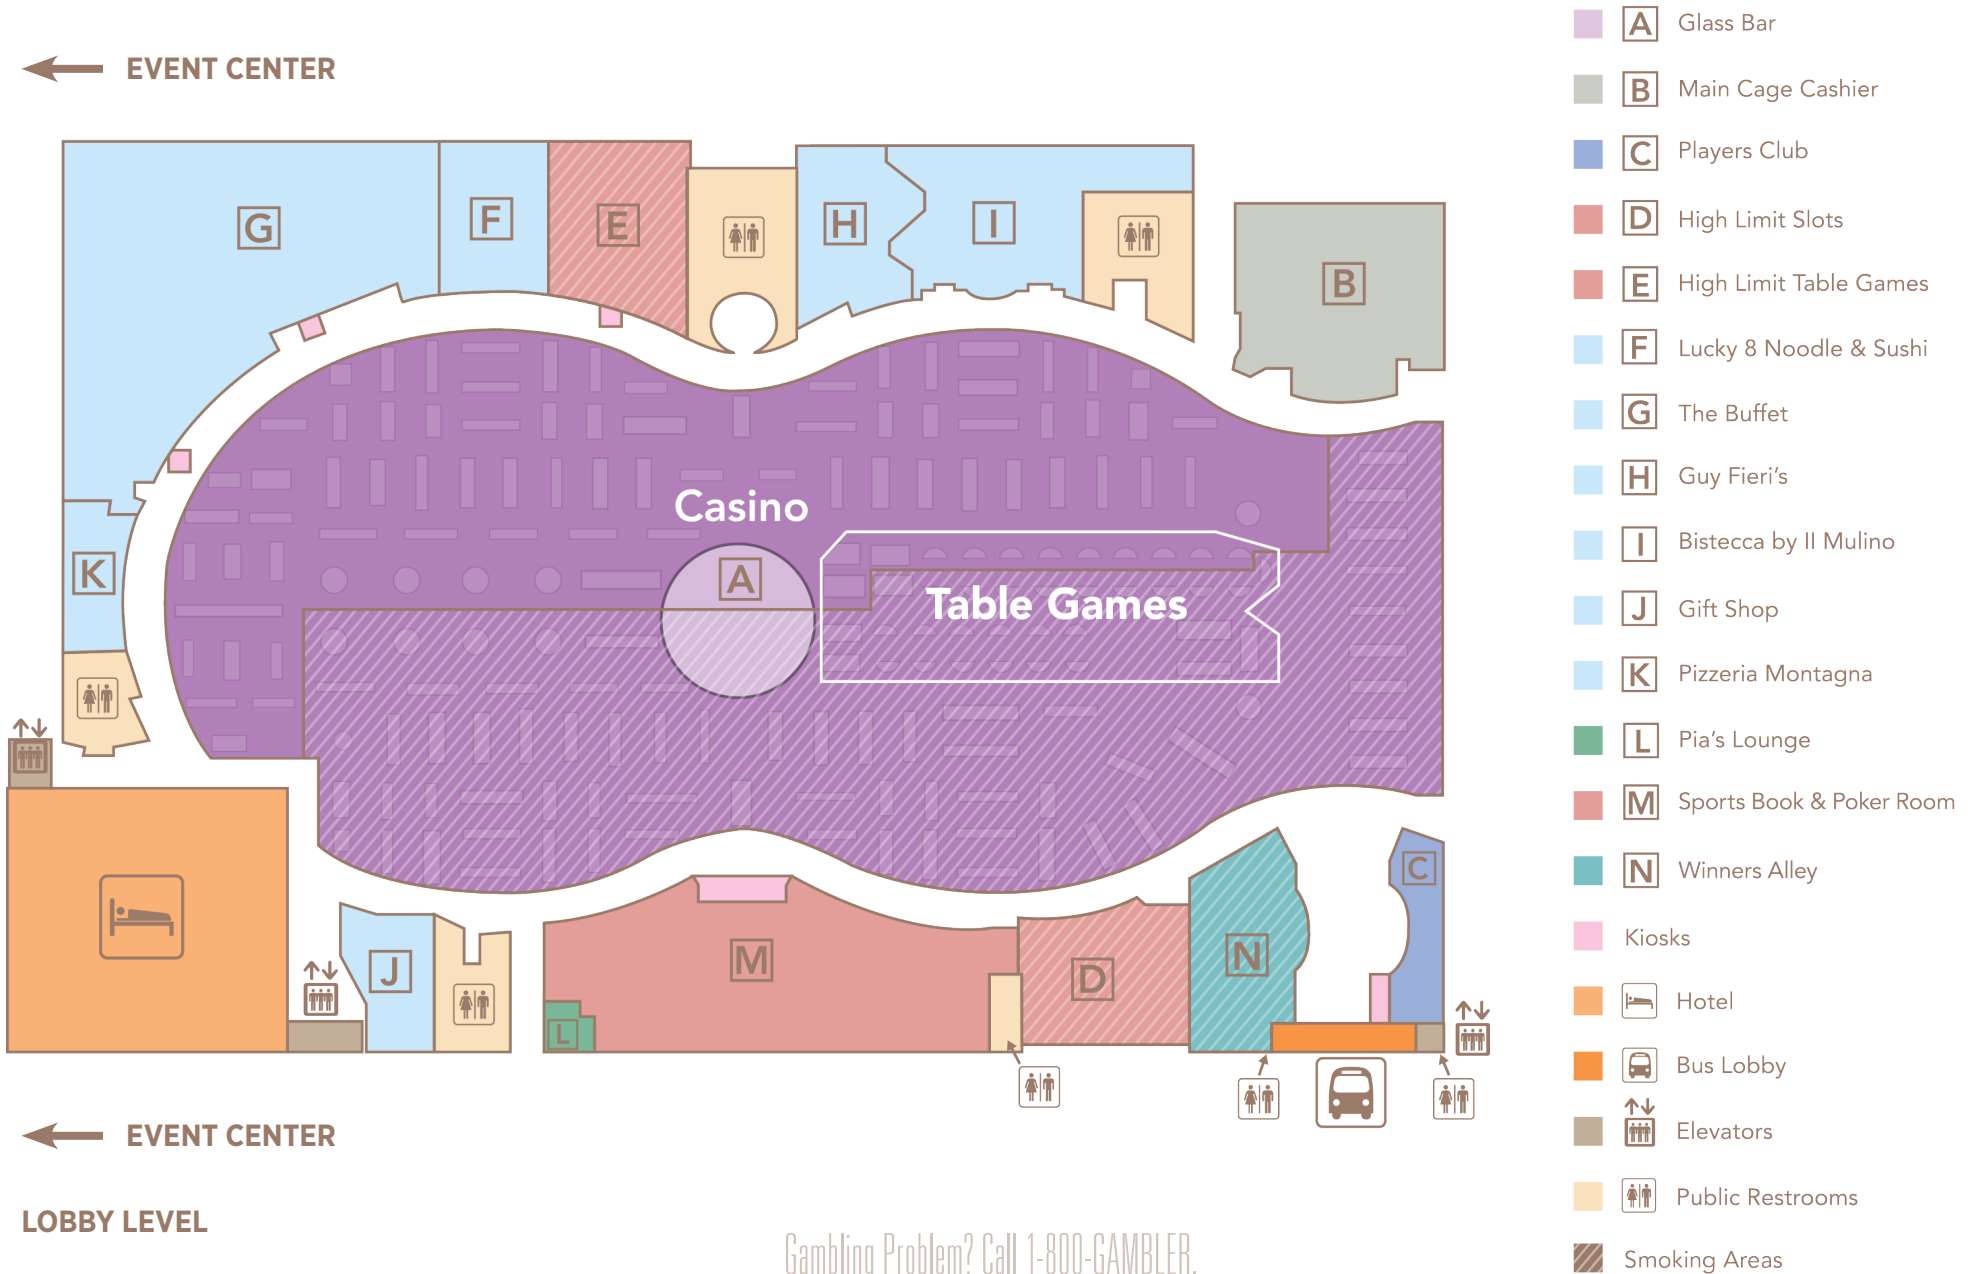

PROPERTY LAYOUT

Gambling Problem? Call 1-800-GAMBLER.