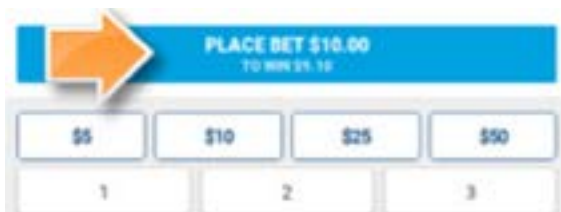

SPORTS BOOK

MOUNT AIRY

HOW TO PLACE A BET

1. Browse menu to find your wager

2. Pick selection(s) by pressing on its button(s). Typical Spreads, money lines and Total are displayed for American sports. Clicking on 'More Wagers' will display additional content. Your selection will appear on the betslip. Chose Straight, Parlay Teaser or Round Robin and enter Stake

3. Introduce notes to the bank note reader. As bills are fed into the device, the balance is incremented by the amount of each bill.

There must be enough funds on the balance to cover the stake amount.

SPORTS BOOK

MOUNT AIRY

HOW TO PLACE A BET

(continued)

- 4.** Enter the stake and press the Place Bet button

- 5.** After processing, a ticket is printed

- 6.** You can continue to place further wagers until the balance is spent or request a voucher (CASHOUT). Cashout will end your session.