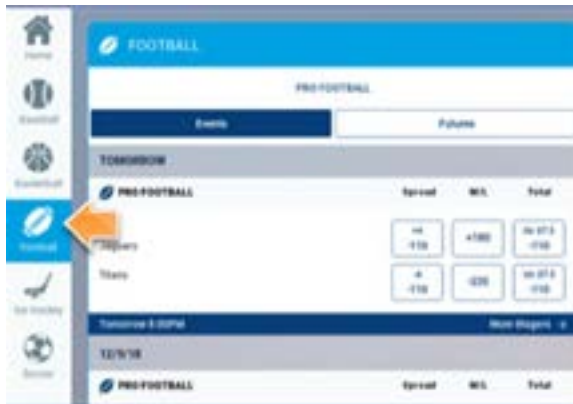

SPORTS BOOK

MOUNT AIRY

HOW TO PLACE A BET

1. Browse menu to find your wager

2. Pick selection(s) by pressing on its button(s). Typical Spreads, money lines and Total are displayed for American sports. Clicking on 'More Wagers' will display additional content. Your selection will appear on the betslip. Chose Straight, Parlay Teaser or Round Robin and enter Stake

3. Introduce notes to the bank note reader. As bills are fed into the device, the balance is incremented by the amount of each bill.

There must be enough funds on the balance to cover the stake amount.

SPORTS BOOK

MOUNT AIRY

HOW TO PLACE A BET

(continued)

- 4.** Enter the stake and press the Place Bet button

- 5.** After processing, a ticket is printed

- 6.** You can continue to place further wagers until the balance is spent or request a voucher (CASHOUT). Cashout will end your session.